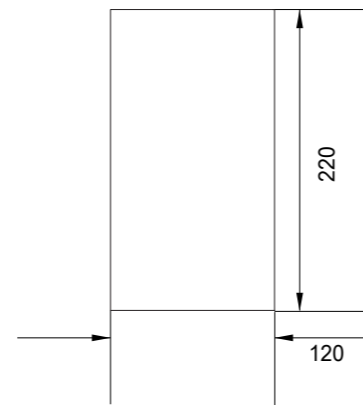

10"
Speaker
Plate

U
Coupler

Wall
Bracket &
Wall Arm

Product Description Top Fitting Bracket for WS10 10" Loudspeaker Cabinet		Colour Black RAL 9011 White RAL 9016	
---	--	---	--

Weight 0.30kg	Tolerances +/- 2 mm unless stated	Finish Matt	Third Angle Projection 	Document Dimensions: A3 Dimensions in mm
-------------------------	---	-----------------------	-----------------------------------	--