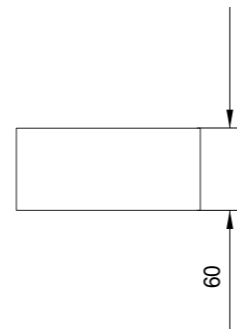

10"
Speaker
Plate

U
Coupler

Wall
Bracket &
Wall Arm

Product Description Top Fitting Bracket for WS10 10" Loudspeaker Cabinet		Colour Black RAL 9011 White RAL 9016	
---	--	---	--

Weight 0.30kg	Tolerances +/- 2 mm unless stated	Finish Matt	Third Angle Projection 	Document Dimensions: A3 Dimensions in mm
-------------------------	---	-----------------------	-----------------------------------	--