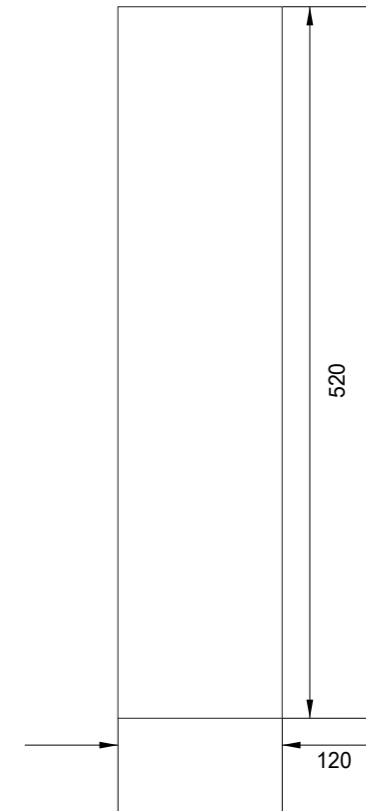

10"
Speaker
Plate

U
Coupler

Wall
Bracket &
Wall Arm

Product Description Top Fitting Bracket for WS10 10" Loudspeaker Cabinet		Colour Black RAL 9011 White RAL 9016	
---	--	---	--

Weight 0.30kg	Tolerances +/- 2 mm unless stated	Finish Matt	Third Angle Projection 	Document Dimensions: A3 Dimensions in mm
-------------------------	---	-----------------------	-----------------------------------	--