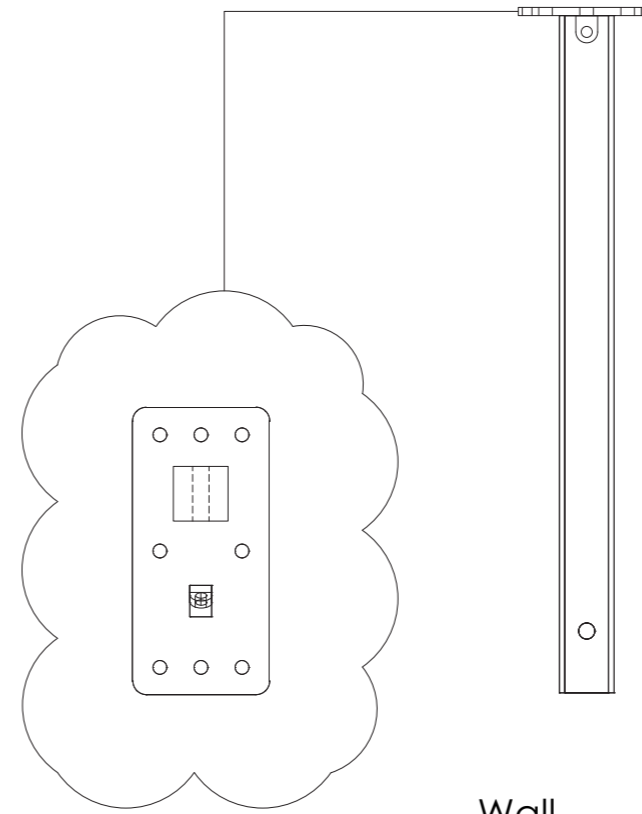

10"
Speaker
Plate

U
Coupler

Wall
Bracket &
Wall Arm

Product Description Top Fitting Bracket for WS10 10" Loudspeaker Cabinet		Colour Black RAL 9011 White RAL 9016	
---	--	---	--

Weight 0.30kg	Tolerances +/- 2 mm unless stated	Finish Matt	Third Angle Projection 	Document Dimensions: A3 Dimensions in mm
-------------------------	---	-----------------------	-----------------------------------	--